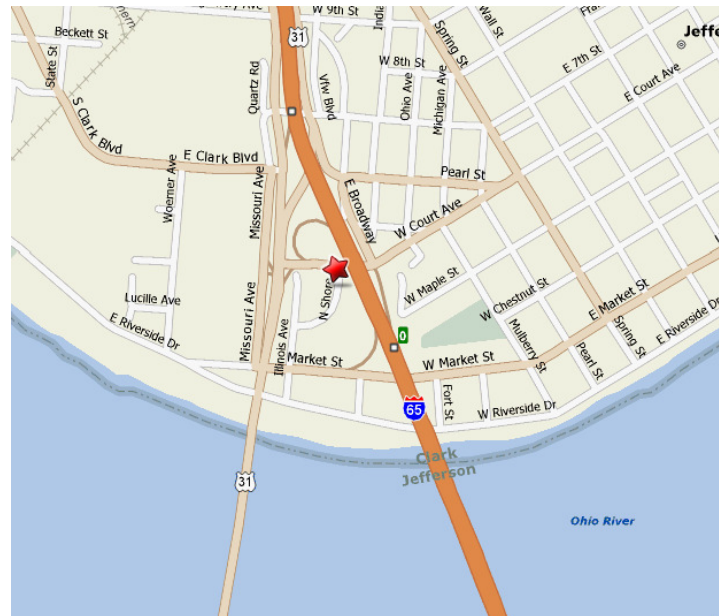

Feddern Financial Consulting Group Directions to Office

From The South

1. Take I-65 North and cross the bridge into Indiana.
2. Get off I-65 at Exit 0 towards Jeffersonville
3. Take left at bottom of ramp on to Court Ave.
4. Take first left on to North Shore Drive
5. Take left at second driveway.
6. Arrive at 603 North Shore Drive, Suite 102

From The North

1. Take I-65 South towards Jeffersonville to Exit 0
2. Take right at bottom of ramp and circle around to first left turn
3. Follow curve around past the hotels and turn right into North Shore Office Park
4. Arrive at 603 North Shore Drive, Suite 102

From the West:

1. Traveling East on I-64, cross over the river into Kentucky
2. Follow ramp to I-65 North crossing back over into Indiana
3. Exit at the first Ramp Exit #0 and turn left onto Court Avenue
4. Take first left on to North Shore Drive
5. Take left at second driveway.
6. Arrive at 603 North Shore Drive, Suite 102

From the East:

1. Exit at the first Ramp Exit #0 and turn left onto Court Avenue
2. Take first left on to North Shore Drive
3. Take left at second driveway.
4. Arrive at 603 North Shore Drive, Suite 102